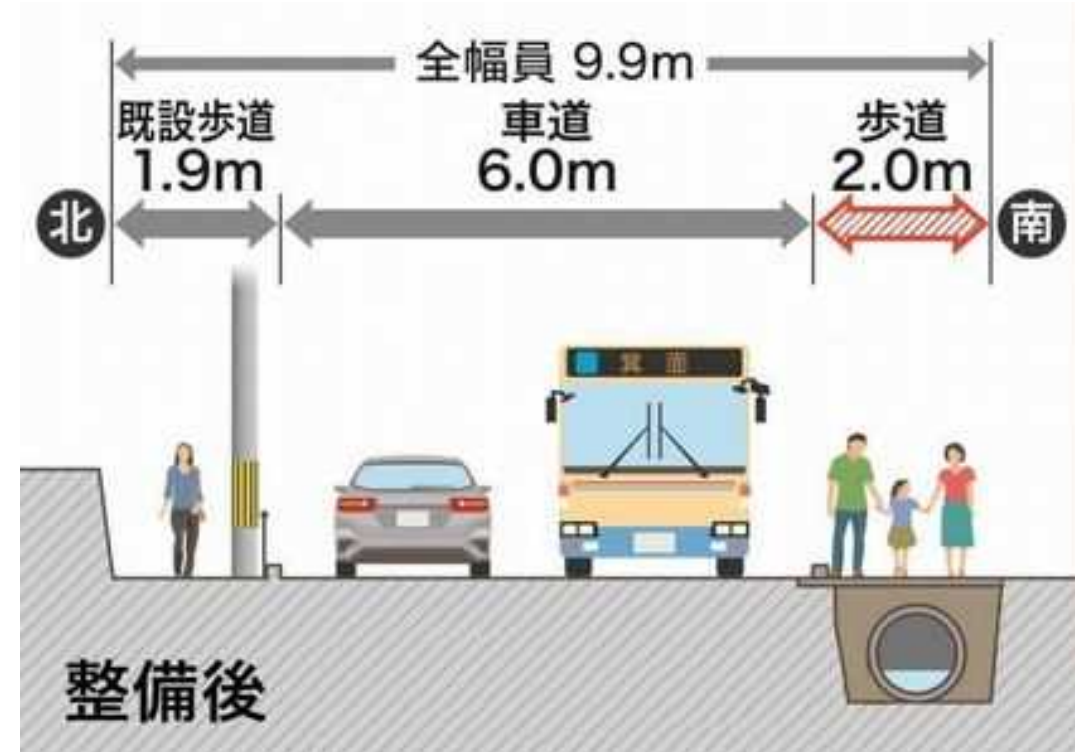

市道箕面今宮線の歩道整備

箕面今宮線の北小学校南側付近の区間約230mにおいて、同路線の車道を幅6m、両側に幅1.5m以上の歩道を引き続き整備し、歩行者・車両通行の安全を確保します。